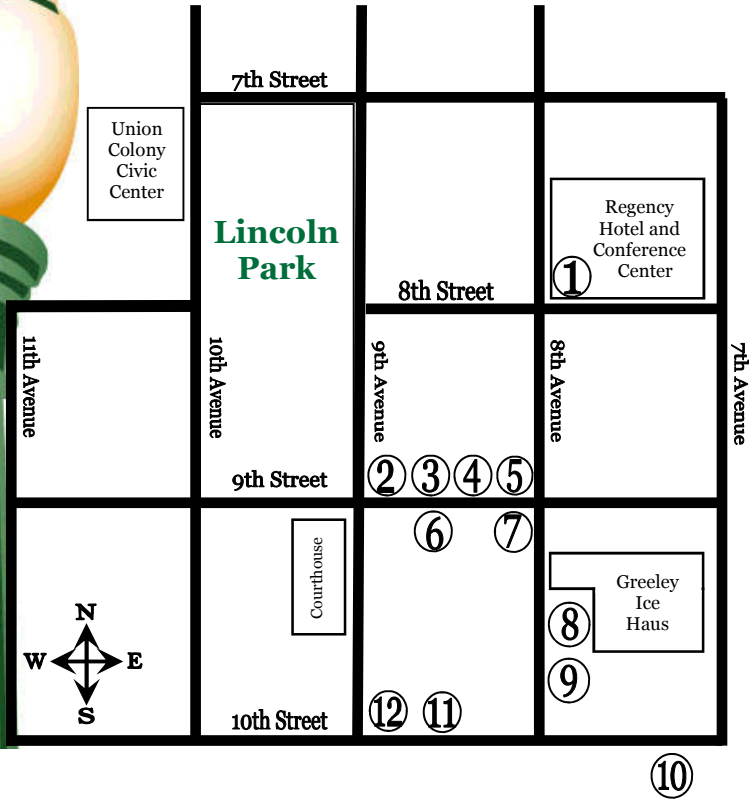

Restaurant Guide to Greeley Downtown

Restaurants within the Greeley Downtown core:

- 1 The Den Sports Bar & Grill ▪ 701 8th St., 353-8444
- 2 Rio Grande Mexican Restaurant ▪ 825 9th St., 304-9292
- 3 The Armadillo ▪ 819 9th St., 304-9024
- 4 Dutch's ▪ 813 9th St., 352-9110
- 5 Island Grill ▪ 801 9th St., 356-3358
- 6 Corleone's ▪ 822 9th St., Lower Level, 378-7112
The Penalty Box ▪ 822 9th St., 720-935-9703
- 7 Salvador Deli ▪ 800 9th St., 353-1998
- 8 Isla Bonita Mexican Restaurant ▪ 908 1/2 8th Ave., 346-9170
- 9 Roasty's ▪ 920 9th Ave., 356-2806
- 10 Carl's Jr. ▪ 720 10th St., 352-9522
- 11 Little Hong Kong Deli ▪ 821 10th St., 352-8008
- 12 Woody's Newsstand ▪ 942 9th Ave., 352-8111

More Greeley Downtown Restaurants

- Canton Garden ▪ 1330 8th Ave., 353-7314
- The Country Inn ▪ 1415 8th Ave., 353-8530
- D.P. Dough ▪ 901 16th St., 336-8888
- El Rodeo ▪ 1029 9th St., 378-4894
- Lucerito Restaurant ▪ 725 16th St., 353-5236
- Margie's Java Joint ▪ 931 16th St., 356-6364
- The Kitchen ▪ 905 16th St., 351-7396
- The Ranch Restaurant ▪ 714 16th St., 356-1411
- Tropical Sno ▪ 923 16th St., 352-7036
- Winchell Donut House ▪ 1503 8th Ave., 353-5728

Retail (*within downtown core*)

- Antiques at Lincoln Park ▪ 1822 8th St., 351-6222
- Bail –N-Bling ▪ 910 9th Ave., 352-8888
- Bono's Race Place ▪ 906 9th Ave., 304-9722
- Christian Science Reading ▪ 824 9th St., 352-0109
- Crystal Journeys ▪ 908 9th Ave., 356-3580
- Florio's Shoes ▪ 820 9th St., 352-0576
- The Hockey Haus ▪ 900 8th Ave., Ste. A, 475-0056
- King's Clocks ▪ 827 10th St., 352-5625
- Lil' Baller ▪ 823 10th St., 381-6043
- Mariposa Plants, Flowers, Gifts ▪ 801 8th St., 356-1684
- Nolan's Jewelers ▪ 819 10th St., 353-9531
- RL Lighting ▪ 802 9th St., 353-3693
- WM Moore Jewelers ▪ 914 9th Ave., 356-3420
- Wonderland ▪ 817 10th Street, 353-9737
- Wood World Design ▪ 922 8th Ave., 866-894-1124
- Woody's Newsstand ▪ 942 9th Ave., 352-8117